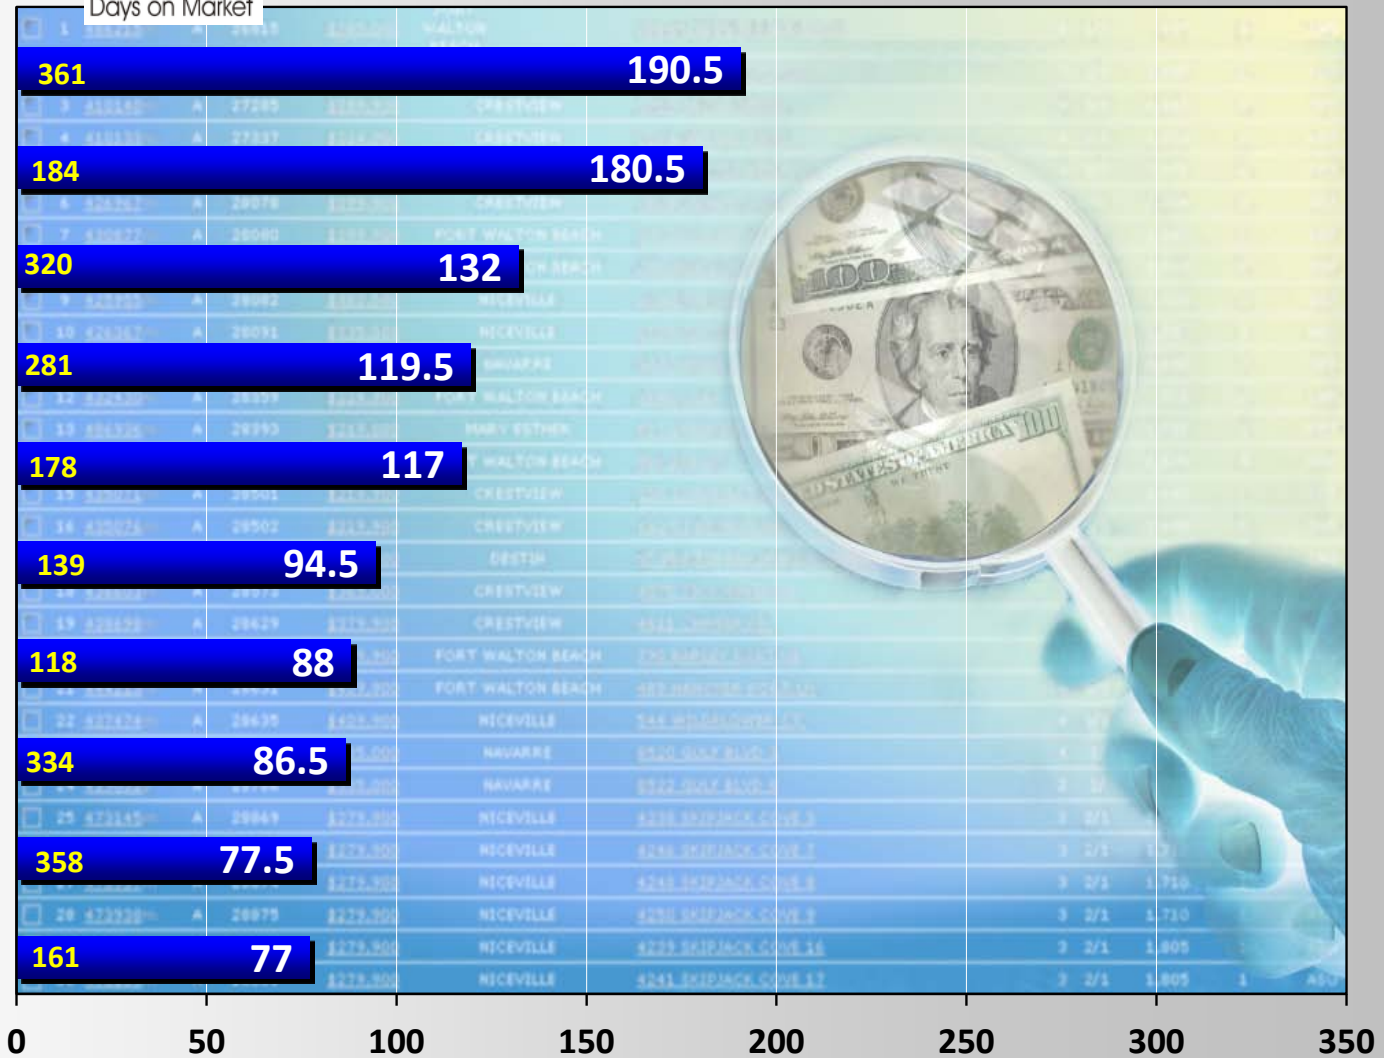

ACTIVE LISTINGS - DETACHED SINGLE FAMILY

As of December 31, 2011

Area: MLS AREAS 11-25 of

The Emerald Coast Association of Realtors

Days on Market

Coldwell Banker United Realtors

Re/Max Southern Realty

Keller Williams Realty

Re/Max Agency One

D R Horton Realty

The Premier Property Group

Beach Properties of Florida, LLC

C-21 Wilson Minger Agency

Destin Real Estate Company

Not included: Navarre Area Board of Realtors Offices

The representations in the data, charts and graphs in this report are based in whole or in part on data supplied by the Emerald Coast Association of Realtors, Inc. Neither the Association or the MLS is in any way responsible for its accuracy. Data maintained by the Association or the MLS may not reflect all real estate activity in the market.