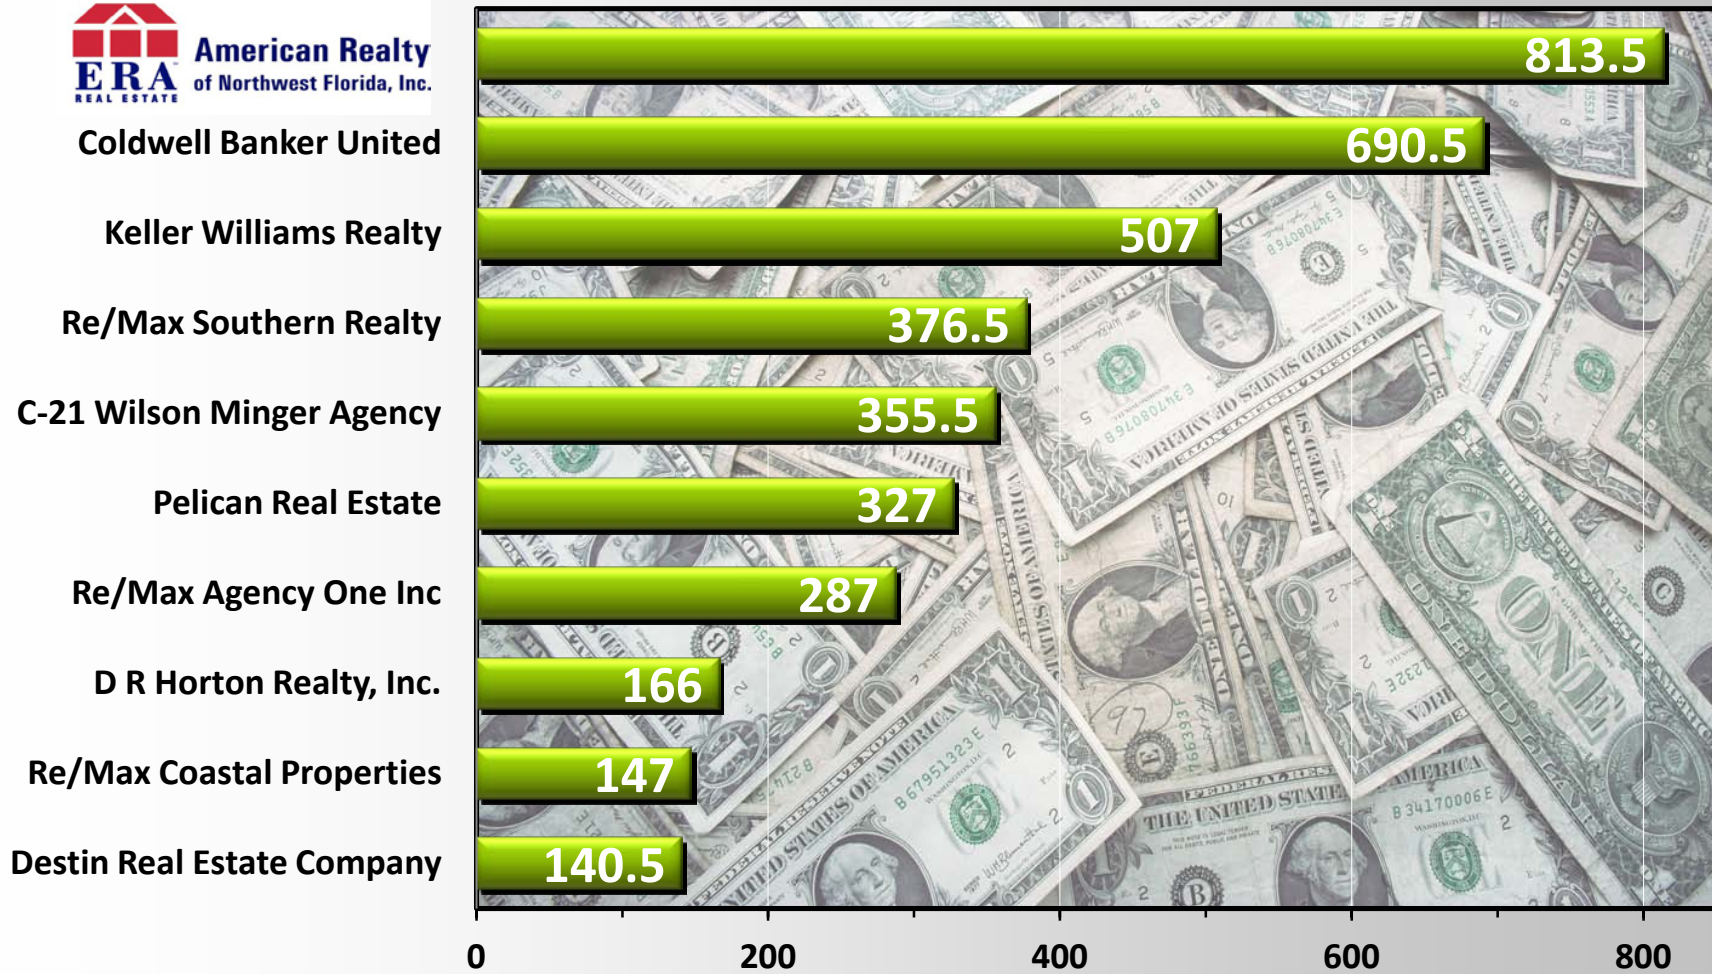

**CLOSED SIDES - DETACHED SINGLE FAMILY**  
From January 1 - December 31, 2011  
Area: MLS AREAS 11-25 of  
The Emerald Coast Association of Realtors

Not included: Navarre Area Board of Realtors Offices